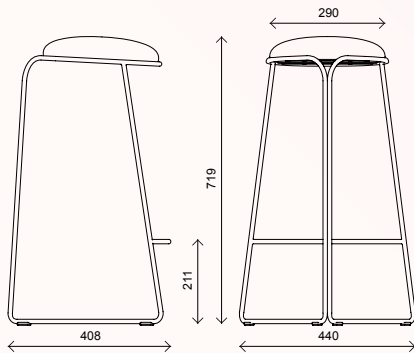

# Flow Hi Stool

*Customizable, other finish on request*  
*Outdoor with metal seat*  
*Outdoor pillow with open cell foam*  
*Stackable with stacking felt pad*  
*Prodotto customizzabile, altre finiture su richiesta*  
*Outdoor con seduta in metall*  
*Cuscino per Outdoor con gomma a celle aperte*  
*Impilabile con separatore in feltro*

ARTICLE	Flow Hi Stool
COD	LP-FHS
DESIGNER	Enrico Girotti
SIZE	40X44X72 x 4KG
BOX	50X50X80