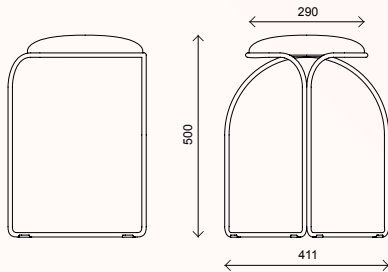

Flow low Stool

*Customizable, other finish on request
Outdoor with metal seat
Outdoor pillow with open cell foam
Stackable with stacking felt pad
Prodotto customizzabile, altre finiture su richiesta
Outdoor con seduta in metall
Cuscino per Outdoor con gomma a celle aperte
Impilabile con separatore in feltro*

ARTICLE Flow Low Stool

DESIGNER Enrico Girotti

SIZE 37x41x52 x 4KG

BOX 60x60x85

finishes

METAL STANDARD G00, G04

METAL PREMIUM GM01, G01

METAL SPECIAL GM03