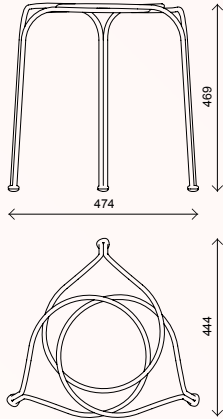

Flow

*Customizable, other finish on request
Prodotto customizzabile, altre finiture su richiesta*

ARTICLE	Flow
DESIGNER	Enrico Girotti
SIZE	50x50x46 x 3KG
BOX	50x50x50

finishes

METAL STANDARD	G00
METAL PREMIUM	G01 G99

accessories

PILLOW	Velvet TSC
PILLOW OUTDOOR	Pillow TNA
STACKING PAD	BLACK FELT

ENRICO GIROTTI

Via Macello 13 // 37121, Verona, Italy // +39.045.9580598
enicogirotti.com // IT03857850238