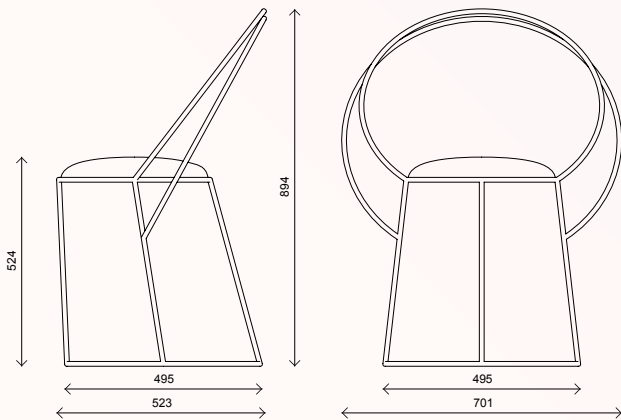

Alis Chair

*Wire metal draw in the space a deep gesture
reconnecting with ancient memorie.
Alis is limited and numbered production of 72 pieces
and come with a signed Certificate of authenticity
Enrico Girotti limited Product*

ARTICLE Flow Chair

DESIGNER Enrico Girotti

SIZE 70 x 53 x 90 x 8KG

finishes

Velvet TSC

METAL PREMIUM GM01, G01

METAL SPECIAL GM03

accessories