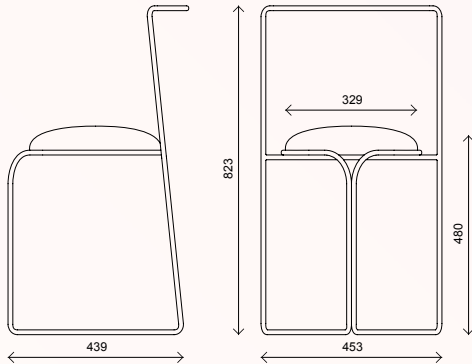

Flow Chair

Customizable, other finish on request
Outdoor with metal seat
Outdoor pillow with open cell foam
Stackable with stacking felt pad
Prodotto customizzabile, altre finiture su richiesta
Outdoor con seduta in metall
Cuscino per Outdoor con gomma a celle aperte
Impilabile con separatore in feltro

ARTICLE	Flow Chair
DESIGNER	Enrico Girotti
SIZE	45 × 43 × 82 x 5KG
BOX	50x50x80
<u>finishes</u>	Velvet TSC
METAL STANDARD	G00, G04
METAL PREMIUM	GM01, G01
METAL SPECIAL	GM03
<u>accessories</u>	
PILLOW OUTDOOR	Pillow TNA
STACKING PAD	BLACK FELT
ADD 4 FELT FEET	