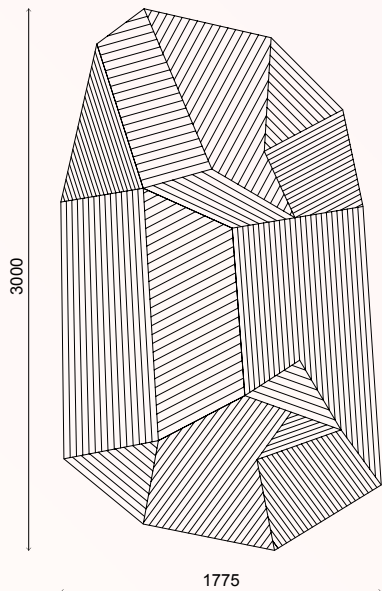

AL TAPPETO

ARTICLE BISTABLE

DESIGNER Enrico Girotti

finishes

SIZE 300x178

SIZE 240x142

AlTappeto

OTHER COLOR UPON REQUEST

TECHNICAL DATA

CONSTRUCTION	Tufted 1/10" shine-Saxony - Polyamide 6.6 - Polyester nonwoven - Felt backing Polyester
TOTAL WEIGHT	Ca. 2370 g/m2
TUFT DENSITY	Ca. 210 000 /m2
CLASSIFICATION	EN1307 23/33 - LC3
FIRE RESISTANCE	EN 13501-1 Bfl-s1
FASTNESS TO LIGHT	EN ISO 105-BO2 >5
RUBBING FASTNESS	EN ISO 105-X12 >4
IMPACT NOISE RATING	ISO 140-8 27db