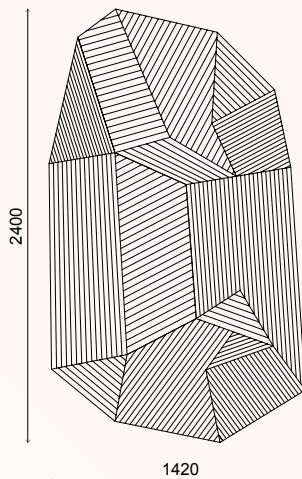

AL TAPPETO

ARTICLE BISTABLE

DESIGNER Enrico Girotti

finishes

SIZE 300x178

SIZE 240x142

AlTappeto

OTHER COLOR UPON REQUEST

TECHNICAL DATA

CONSTRUCTION	Tufted 1/10" shine-Saxony - Polyamide 6.6 - Polyester nonwoven - Felt backing Polyester
TOTAL WEIGHT	Ca. 2370 g/m2
TUFT DENSITY	Ca. 210 000 /m2
CLASSIFICATION	EN1307 23/33 - LC3
FIRE RESISTANCE	EN 13501-1 Bfl-s1
FASTNESS TO LIGHT	EN ISO 105-BO2 >5
RUBBING FASTNESS	EN ISO 105-X12 >4
IMPACT NOISE RATING	ISO 140-8 27db